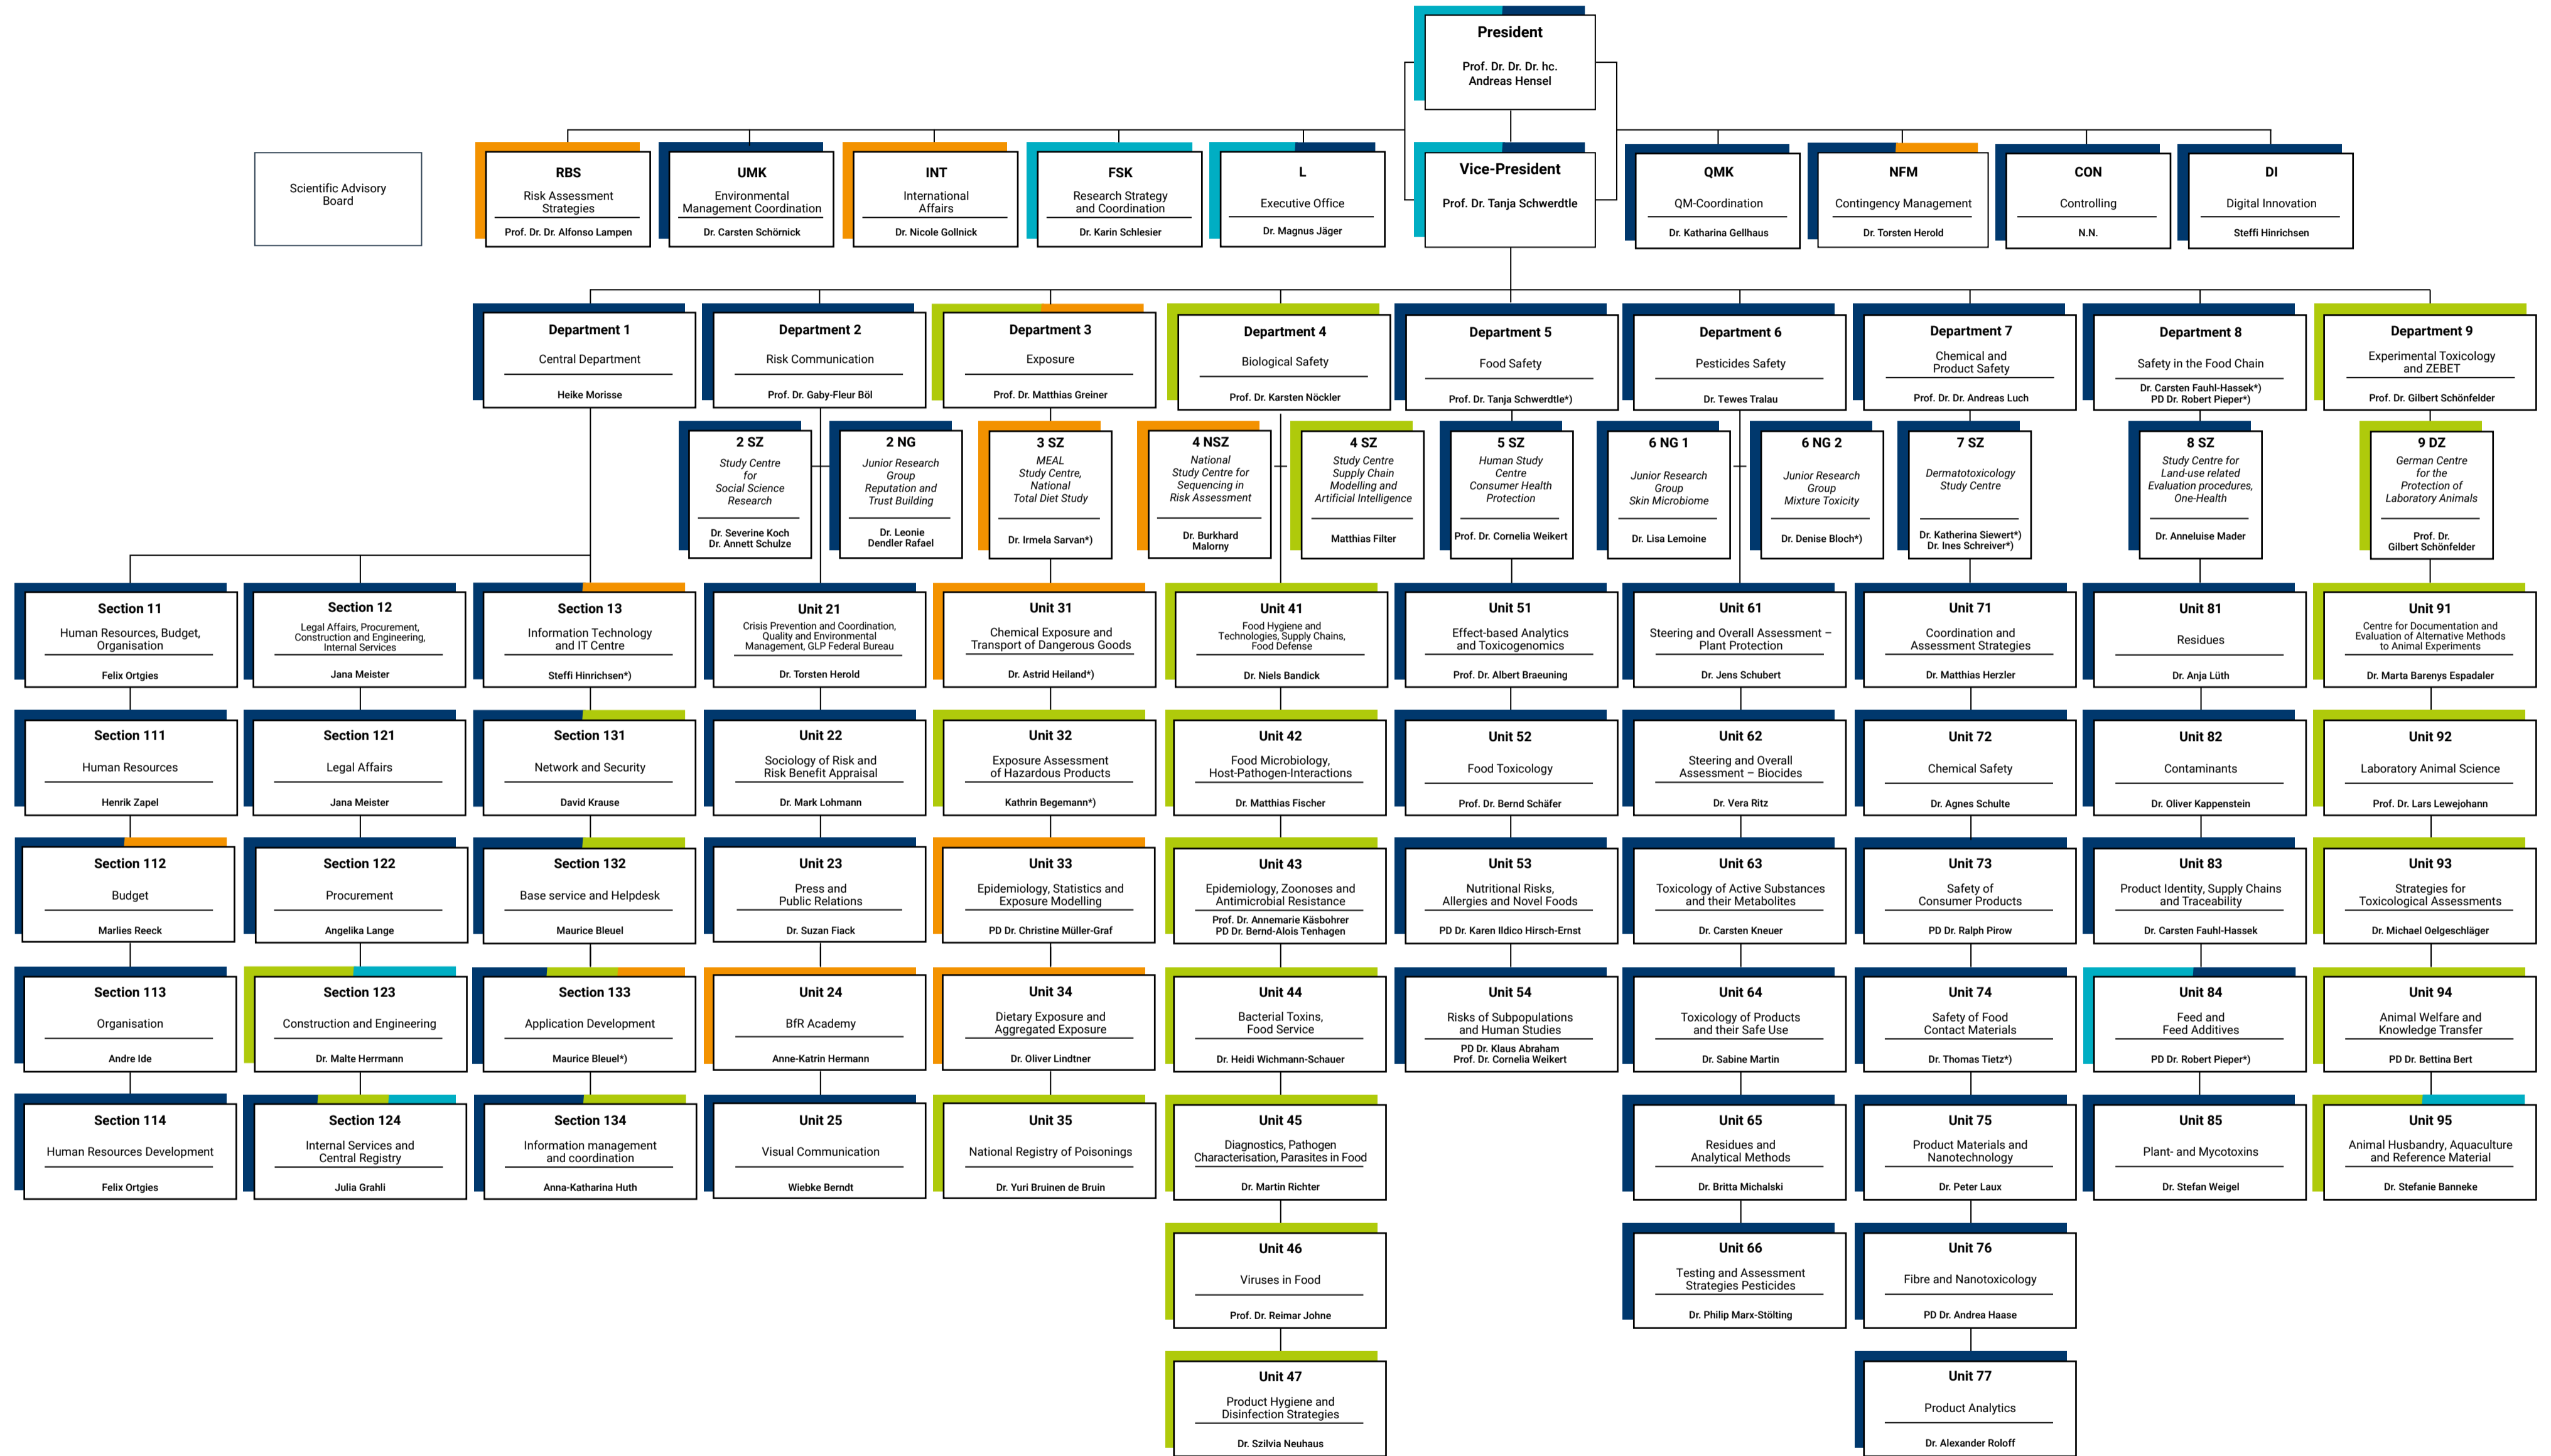

Organisation Chart and Locations German Federal Institute for Risk Assessment (BfR)

*) Temporary appointment or entrusted with the performance of tasks
) Reporting

Locations

- Berlin Jungfernheide**
Max-Dohrn-Straße 8–10
10589 Berlin
GERMANY
Phone +49 30 18412-0
Fax +49 30 18412-99099
- Berlin Marienfelde**
Diedersdorfer Weg 1
12277 Berlin
GERMANY
Phone +49 30 18412-0
Fax +49 30 18412-99099
- Berlin Alt-Marienfelde**
Alt-Marienfelde 17–21
12277 Berlin
GERMANY
Phone +49 30 18412-0
Fax +49 30 18412-99099
- Berlin Nahmitzer Damm**
Nahmitzer Damm 12
12277 Berlin
GERMANY
Phone +49 30 18412-0
Fax +49 30 18412-99099